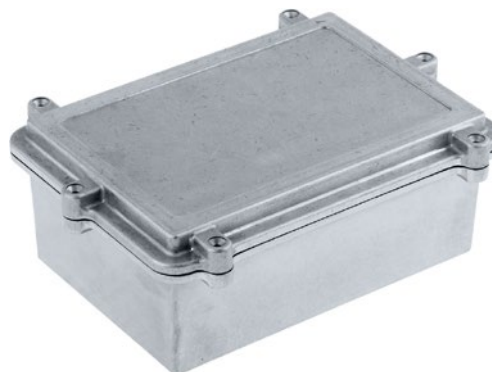

Sealed Metal Enclosure

light grey, 142 x 202 x 80 mm, Aluminium alloy, IP 67

FEATURES:

Powder coated aluminium box

Provides protection against dust and moisture according to the standard IP67

Wall mounting holes and fixing screws are outside the sealing area for real sealing protection

M4 screws included for assembly cover to body

SPECIFICATION:

External dimensions W x D x H	142 x 202 x 80 mm
Dimensions W x D x H	120 x 180 x 80 mm
Colour	light grey
Material	Aluminium alloy
Protection rating	IP 67
Mounting	Wall mounting/PCB
Weight	0.75 kg